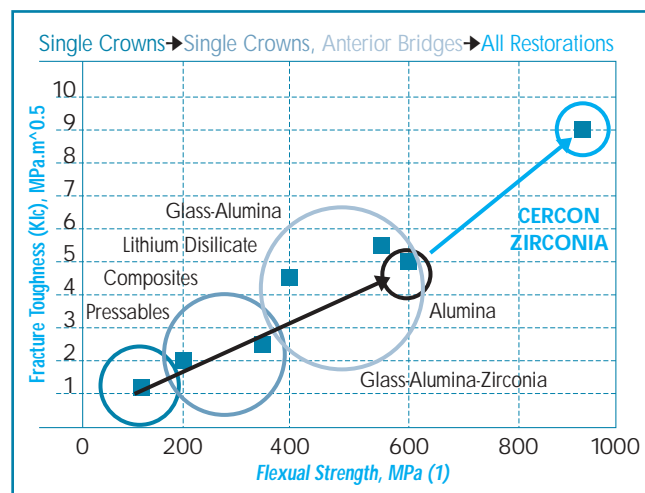

Cercon Smart Ceramics, the zirconia-based all-ceramic system that's smarter than CAD/CAM and proven in practice.

- Genuine Yttria-Stabilized, transformation toughened Zirconia
- More than 900MPa of flexural strength
- Over three years of clinical history
- Cementable or Bondable
- Restorative solutions for the entire mouth

For more information about Cercon Smart Ceramics, call DENTSPLY Ceramco at 800-487-0100 or visit our website at www.dentsply.com

Smart Ceramics.SM

CERCONTM

Zirconia-Based All Ceramic System

Today's patients are very demanding. As healthcare consumers, they are much better informed about issues pertaining to wellness and vitality for both themselves and their families. Today's patients are also demanding a different kind of smile – one that's bright, lively and metal-free.

SUPER STRONG CERAMIC OPTION

Answering this demand, DENTSPLY Ceramco introduces Cercon Smart Ceramics, a comprehensive system using both a smart digital process and super strong zirconia ceramics. With Cercon, you can finally deliver outstandingly beautiful, metal-free restorative solutions for the entire mouth.

With the inherent beauty of the best pressed ceramics, the cementation ease of alumina crowns and the strength associated with PFMs, Cercon Smart Ceramics is modern dentistry's smart choice.

Cercon – the leader in smart ceramics.